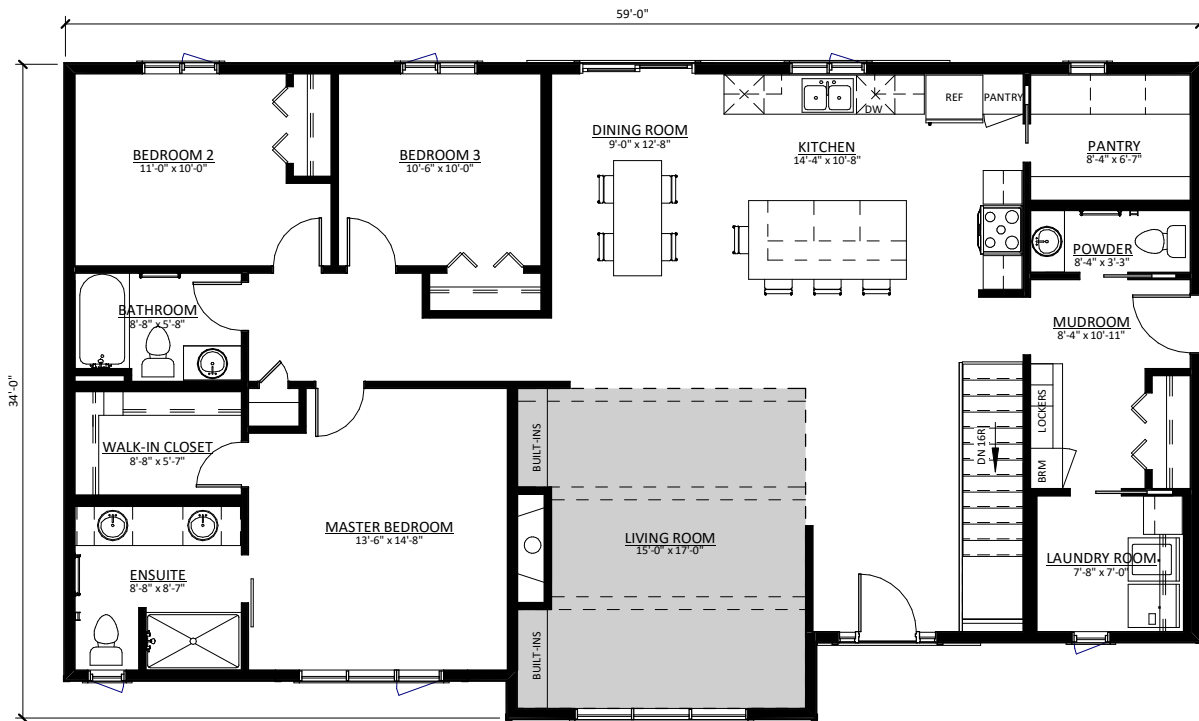

THE RUMPFORD

1880 SQ.FT.
BED 3 // BATH 2.5

PINNACLE BUILDERS LTD.
Ready To Move Homes

Pinnacle Builders LTD.
 PH: 306-978-1330
 FAX: 306-978-1340
 info@pinnaclebuilders.ca
 www.pinnaclebuilders.ca