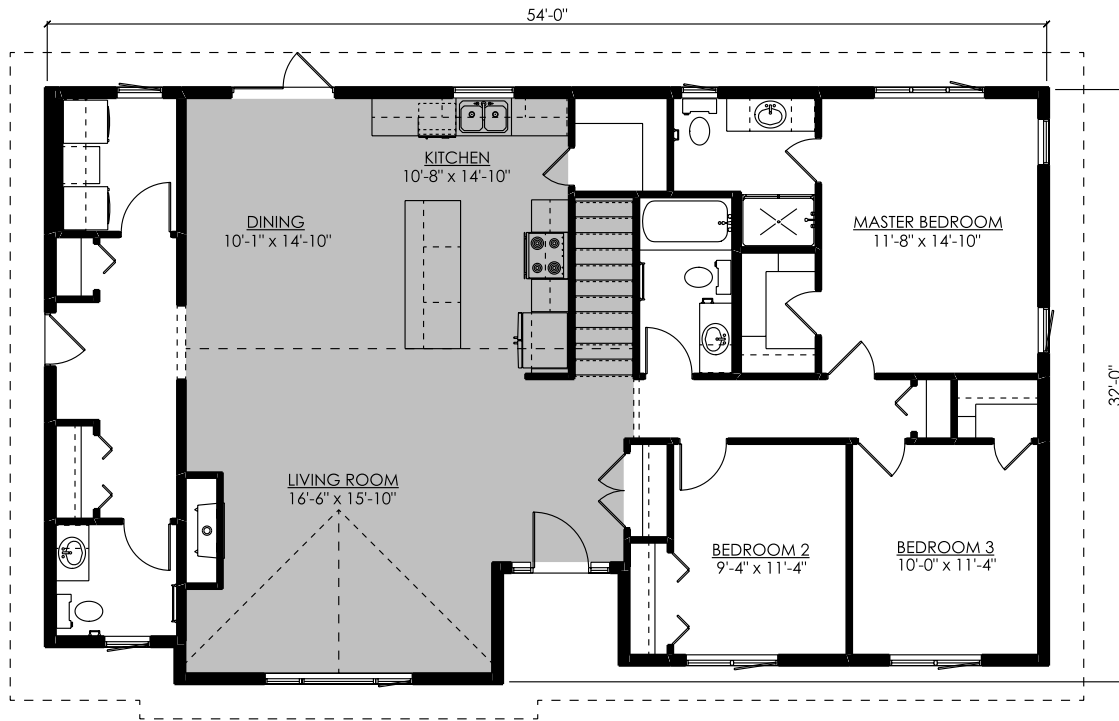

THE HARVARD

1652 SQ.FT.
BED 3 // BATH 2.5

PINNACLE BUILDERS LTD.

Ready To Move Homes

Pinnacle Builders LTD.
PH: 306-978-1330
FAX: 306-978-1340
info@pinnaclebuilders.ca
www.pinnaclebuilders.ca