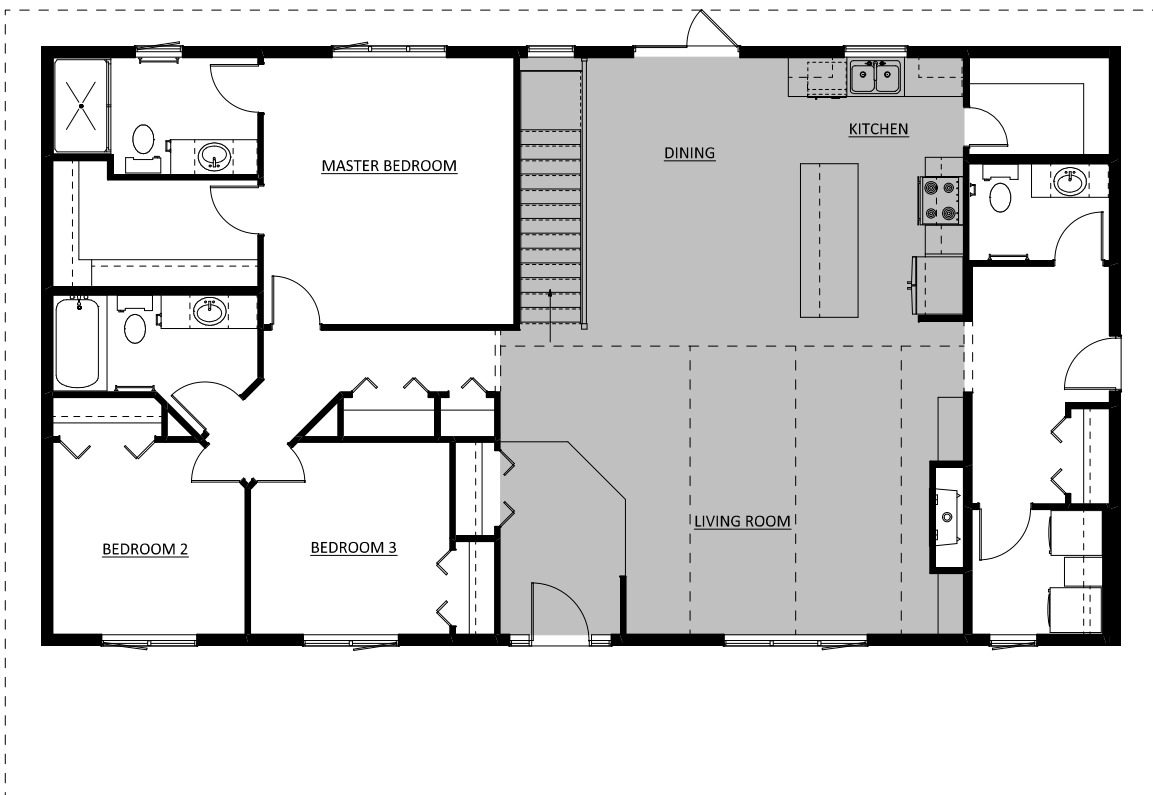

THE WHITNEY

1736 Sq. Ft.

Bus: 306-978-1330
Fax: 306-978-1340
www.pinnaclebuilders.ca

"Where quality is not a compromise"