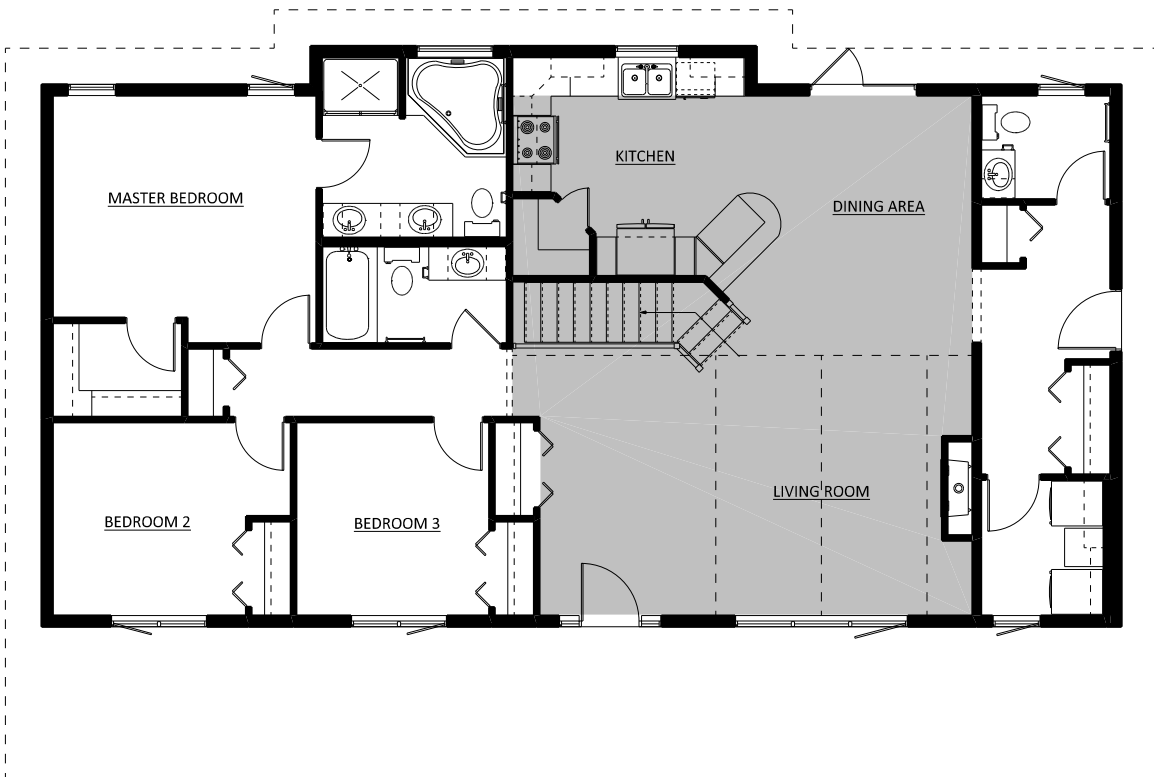

# THE CHEYENNE

1614 Sq. Ft.

Bus: 306-978-1330  
Fax: 306-978-1340  
[www.pinnaclebuilders.ca](http://www.pinnaclebuilders.ca)

"Where quality is not a compromise"